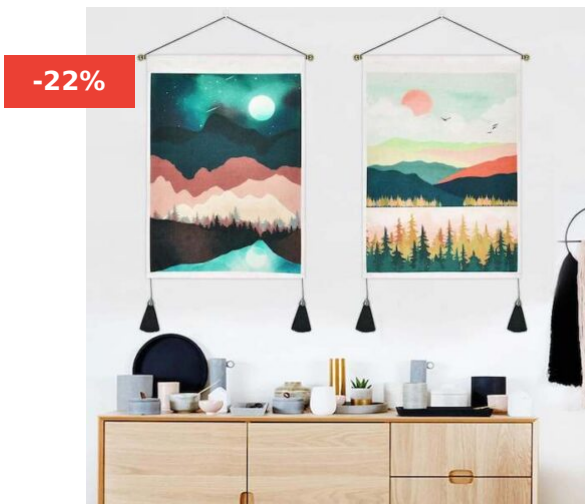

CUSTOM TAPESTRY

Reminder: You can click the page number on the right side to view that page

-64%

CUSTOM TAPESTRY WITH PERSONALIZED DESIGN, VAN GOGH ART WALL BACKDROP, IMAGE WALL HANGING FOR EVENT

SKU: 10079

TAPESTRY WITH LIGHTS WALL HANGING SUN PSYCHEDELIC TAPESTRY HOME DECOR LED LIGHT

SKU: 10057

NIGHT SKY STARS TAPESTRY FOR CEILING GALAXY DORM DECORATION HANGING COVER PSYCHEDELIC

SKU: 10055

MANDELA PSYCHEDELIC TAPESTRY WALL HANGING THROW BEACH CARPET HIPPIE DECOR MANDALA BLANKET

SKU: 10051

**TAPESTRY AESTHETIC MOUNTAIN WALL HANGING 3D HIPPIE
CARPETS BEAUTY PSYCHEDELIC THROW BLANKET**

SKU: 10054

**MANDALA TAPESTRY WALL HANGING WITCHCRAFT HIPPIE BEACH
THROW TAPESTRIES BOHEMIAN**

SKU: 10052