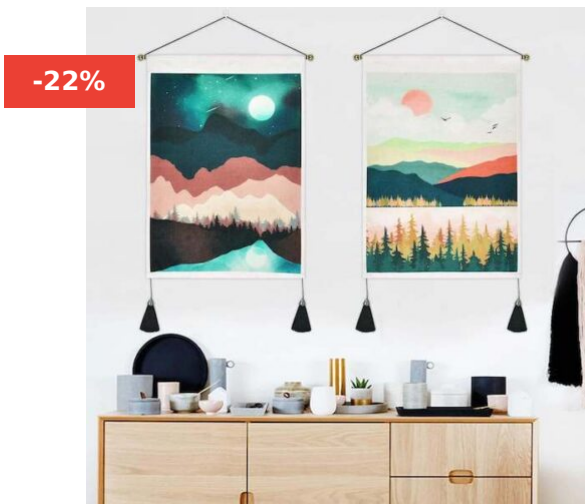

**CUSTOM TAPESTRY WITH TASSELS JACQUARD WOVEN WALL
HANGING**

SKU: CH-TS-803