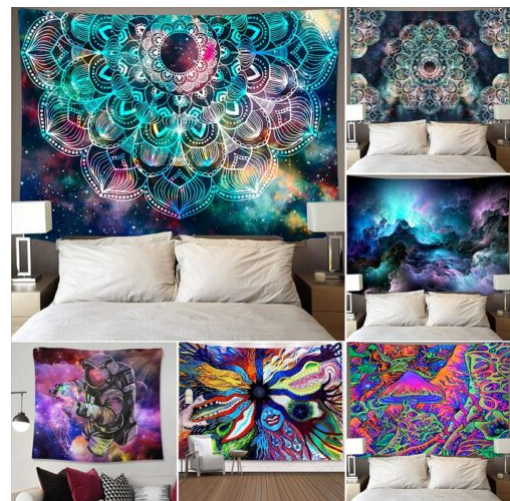

## CUSTOM HOMEWARES

**Reminder:** You can click the page number on the right side to view that page

**CUSTOM TAPESTRY WITH PERSONALIZED DESIGN, VAN GOGH ART WALL BACKDROP, IMAGE WALL HANGING FOR EVENT**

**SKU:** 10079

**TAPESTRY WITH LIGHTS WALL HANGING SUN PSYCHEDELIC TAPESTRY HOME DECOR LED LIGHT**

**SKU:** 10057

**NIGHT SKY STARS TAPESTRY FOR CEILING GALAXY DORM DECORATION HANGING COVER PSYCHEDELIC**

**SKU:** 10055

**MANDELA PSYCHEDELIC TAPESTRY WALL HANGING THROW BEACH CARPET HIPPIE DECOR MANDALA BLANKET**

**SKU:** 10051

**TAPESTRY AESTHETIC MOUNTAIN WALL HANGING 3D HIPPIE  
CARPETS BEAUTY PSYCHEDELIC THROW BLANKET**

# INDEX

<b>C</b>		
Custom Tapestry Mandala Wall Hanging Psychedelic Urban w/ LED lights	3	
Custom Tapestry with Personalized Design, Van Gogh Art Wall Backdrop, Image Wall Hanging for Event	2	
Custom Tapestry with Tassels Jacquard Woven Wall Hanging	3	
Custom Wall Tapestry Boho Hanging Macrame Headboard Backdrop	4	
<b>M</b>		
Mandala Tapestry Wall Hanging Witchcraft Hippie Beach Throw Tapestries Bohemian	3	
	Mandela Psychedelic Tapestry Wall Hanging Throw Beach Carpet Hippie Decor Mandala Blanket	2
	<b>N</b>	
	Night Sky Stars Tapestry for Ceiling Galaxy Dorm Decoration Hanging Cover Psychedelic	2
	<b>T</b>	
	Tapestry Aesthetic Mountain Wall Hanging 3d Hippie Carpets Beauty Psychedelic Throw Blanket	3
	Tapestry With Lights Wall Hanging Sun Psychedelic Tapestry Home Decor LED Light	2