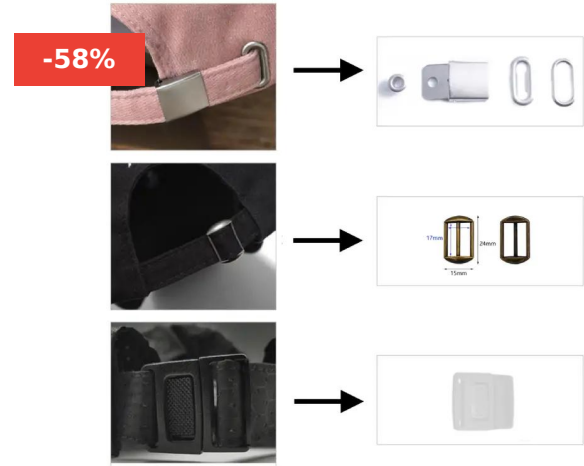

# PRODUCT CATALOG

**Hat components** ..... 2

# HAT COMPONENTS

**Reminder:** You can click the page number on the right side to view that page

**HAT WASHER CAGE FRAME PROTECTOR CLEAN SHAPE CAP LAUNDRY RACK(WHOLESALE)**  
**SKU: CH-HW**

**CUSTOM METAL AND PLASTIC BUCKLE CLOSURES FOR CAPS**  
**SKU: CH-HC-02**