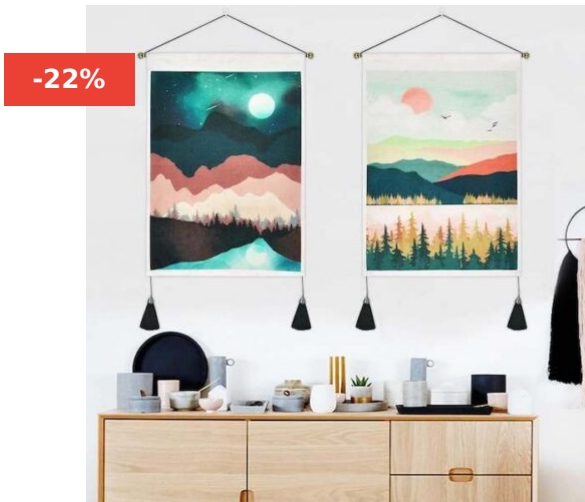

**CUSTOM TAPESTRY WITH TASSELS JACQUARD WOVEN WALL
HANGING**

SKU: CH-TS-803