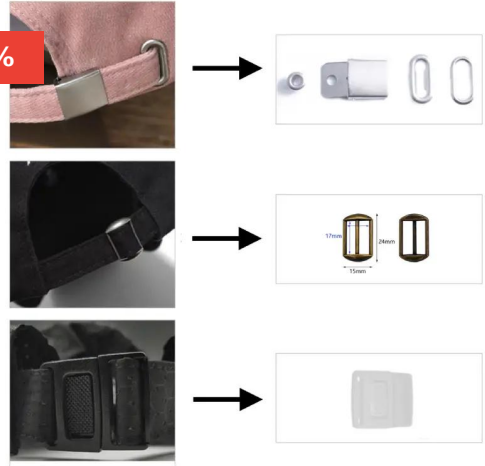

HAT COMPONENTS

Reminder: You can click the page number on the right side to view that page

-62%

HAT WASHER CAGE FRAME PROTECTOR CLEAN SHAPE CAP LAUNDRY RACK(WHOLESALE)

SKU: CH-HW

-58%

CUSTOM METAL AND PLASTIC BUCKLE CLOSURES FOR CAPS

SKU: CH-HC-02

-67%

CAP EXTENDERS REPLACEMENT ADJUSTABLE HAT PORTABLE CAP BACK CLOSURE COMPONENT

SKU: CH-HC

INDEX

C

Cap Extenders Replacement Adjustable Hat
Portable Cap Back Closure Component 2
Custom Metal and Plastic Buckle Closures for