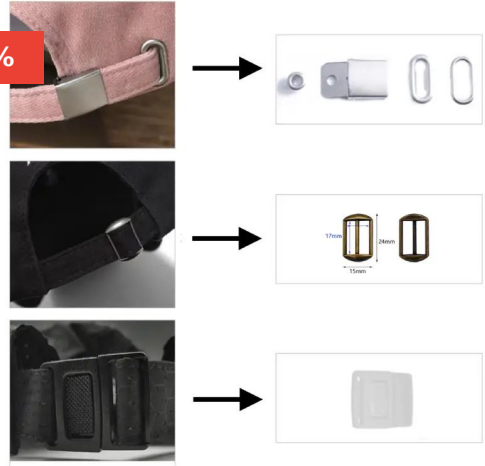

HAT COMPONENTS

Reminder: You can click the page number on the right side to view that page

-62%

HAT WASHER CAGE FRAME PROTECTOR CLEAN SHAPE CAP LAUNDRY RACK(WHOLESALE)
SKU: CH-HW

-58%

CUSTOM METAL AND PLASTIC BUCKLE CLOSURES FOR CAPS
SKU: CH-HC-02

-67%

CAP EXTENDERS REPLACEMENT ADJUSTABLE HAT PORTABLE CAP BACK CLOSURE COMPONENT
SKU: CH-HC

INDEX

C	
Cap Extenders Replacement Adjustable Hat	
Portable Cap Back Closure Component	2
Custom Metal and Plastic Buckle Closures for	
	Caps 2
	H
	Hat Washer Cage Frame Protector Clean Shape
	Cap Laundry Rack(Wholesale) 2