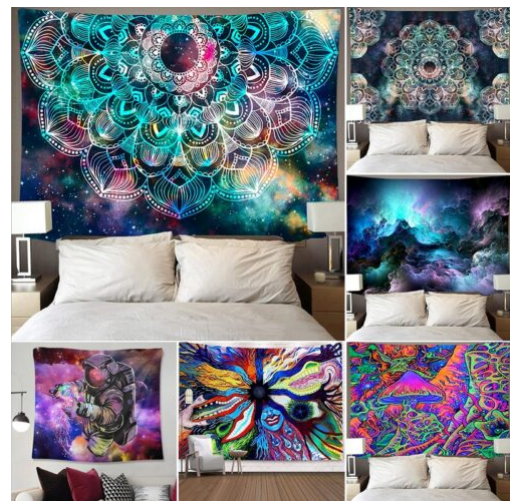

CUSTOM HOMEWARES

Reminder: You can click the page number on the right side to view that page

-64%

CUSTOM TAPESTRY WITH PERSONALIZED DESIGN, VAN GOGH ART WALL BACKDROP, IMAGE WALL HANGING FOR EVENT

SKU: 10079

TAPESTRY WITH LIGHTS WALL HANGING SUN PSYCHEDELIC TAPESTRY HOME DECOR LED LIGHT

SKU: 10057

NIGHT SKY STARS TAPESTRY FOR CEILING GALAXY DORM DECORATION HANGING COVER PSYCHEDELIC

SKU: 10055

MANDELA PSYCHEDELIC TAPESTRY WALL HANGING THROW BEACH CARPET HIPPIE DECOR MANDALA BLANKET

SKU: CH-TS-801

INDEX

C		
Custom Tapestry Mandala Wall Hanging Psychedelic Urban w/ LED lights	3	
Custom Tapestry with Personalized Design, Van Gogh Art Wall Backdrop, Image Wall Hanging for Event	2	
Custom Tapestry with Tassels Jacquard Woven Wall Hanging	3	
Custom Wall Tapestry Boho Hanging Macrame Headboard Backdrop	4	
M		
Mandala Tapestry Wall Hanging Witchcraft Hippie Beach Throw Tapestries Bohemian	3	
	Mandela Psychedelic Tapestry Wall Hanging Throw Beach Carpet Hippie Decor Mandala Blanket	2
	N	
	Night Sky Stars Tapestry for Ceiling Galaxy Dorm Decoration Hanging Cover Psychedelic	2
	T	
	Tapestry Aesthetic Mountain Wall Hanging 3d Hippie Carpets Beauty Psychedelic Throw Blanket	3
	Tapestry With Lights Wall Hanging Sun Psychedelic Tapestry Home Decor LED Light	2