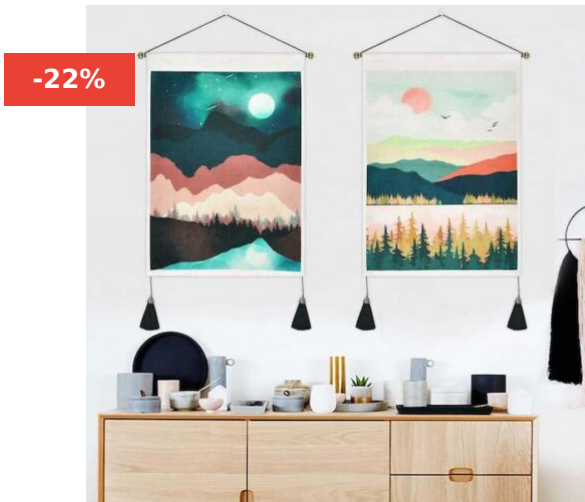

TAPESTRY WITH LIGHTS WALL HANGING SUN PSYCHEDELIC TAPESTRY HOME DECOR LED LIGHT

SKU: 10057

NIGHT SKY STARS TAPESTRY FOR CEILING GALAXY DORM DECORATION HANGING COVER PSYCHEDELIC

SKU: 10055

MANDELA PSYCHEDELIC TAPESTRY WALL HANGING THROW BEACH CARPET HIPPIE DECOR MANDALA BLANKET

SKU: 10051

**TAPESTRY AESTHETIC MOUNTAIN WALL HANGING 3D HIPPIE
CARPETS BEAUTY PSYCHEDELIC THROW BLANKET**

SKU: 10054

**MANDALA TAPESTRY WALL HANGING WITCHCRAFT HIPPIE BEACH
THROW TAPESTRIES BOHEMIAN**

SKU: 10052