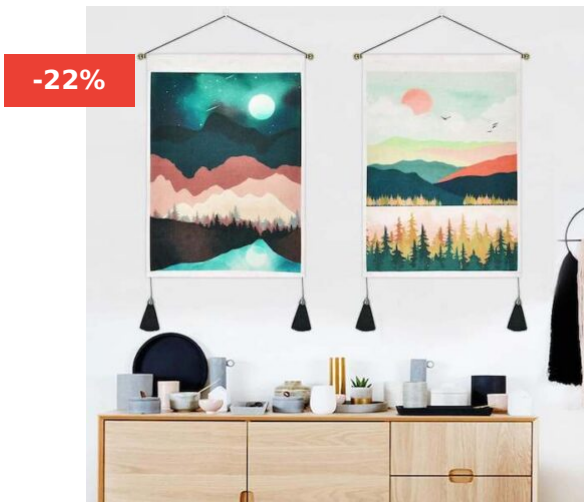

**CUSTOM TAPESTRY WITH TASSELS JACQUARD WOVEN WALL
HANGING**

Artikelnummer: CH-TS-803