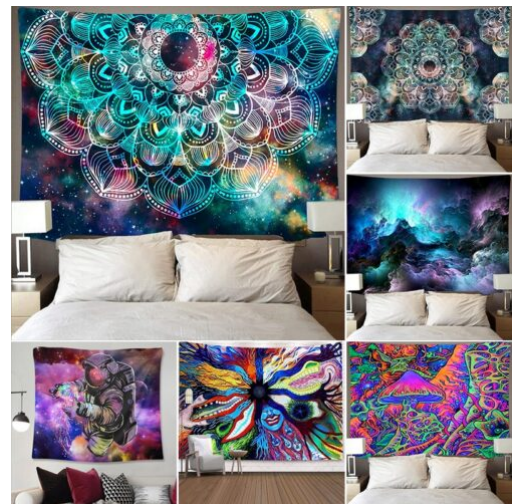

CUSTOM TAPESTRY

Reminder: You can click the page number on the right side to view that page

CUSTOM TAPESTRY WITH PERSONALIZED DESIGN, VAN GOGH ART WALL BACKDROP, IMAGE WALL HANGING FOR EVENT

Artikelnummer: 10079

TAPESTRY WITH LIGHTS WALL HANGING SUN PSYCHEDELIC TAPESTRY HOME DECOR LED LIGHT

Artikelnummer: 10057

NIGHT SKY STARS TAPESTRY FOR CEILING GALAXY DORM DECORATION HANGING COVER PSYCHEDELIC

Artikelnummer: 10055

MANDELA PSYCHEDELIC TAPESTRY WALL HANGING THROW BEACH CARPET HIPPIE DECOR MANDALA BLANKET

Artikelnummer: 10051

**TAPESTRY AESTHETIC MOUNTAIN WALL HANGING 3D HIPPIE
CARPETS BEAUTY PSYCHEDELIC THROW BLANKET**

**CUSTOM TAPESTRY MANDALA WALL HANGING PSYCHEDELIC URBAN
W/ LED LIGHTS**

Artikelnummer: CH-TS-802

-31%

**CUSTOM WALL TAPESTRY BOHO HANGING MACRAME HEADBOARD
BACKDROP**

Artikelnummer: CH-TS-801

INDEX

C		
Custom Tapestry Mandala Wall Hanging Psychedelic Urban w/ LED lights	3	
Custom Tapestry with Personalized Design, Van Gogh Art Wall Backdrop, Image Wall Hanging for Event	2	
Custom Tapestry with Tassels Jacquard Woven Wall Hanging	3	
Custom Wall Tapestry Boho Hanging Macrame Headboard Backdrop	4	
M		
Mandala Tapestry Wall Hanging Witchcraft Hippie Beach Throw Tapestries Bohemian	3	
	Mandela Psychedelic Tapestry Wall Hanging Throw Beach Carpet Hippie Decor Mandala Blanket	2
	N	
	Night Sky Stars Tapestry for Ceiling Galaxy Dorm Decoration Hanging Cover Psychedelic	2
	T	
	Tapestry Aesthetic Mountain Wall Hanging 3d Hippie Carpets Beauty Psychedelic Throw Blanket	3
	Tapestry With Lights Wall Hanging Sun Psychedelic Tapestry Home Decor LED Light	2