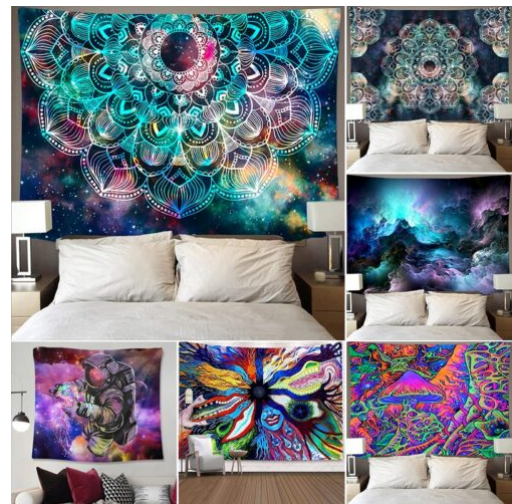

CUSTOM TAPESTRY

Reminder: You can click the page number on the right side to view that page

-64%

CUSTOM TAPESTRY WITH PERSONALIZED DESIGN, VAN GOGH ART WALL BACKDROP, IMAGE WALL HANGING FOR EVENT

Artikelnummer: 10079

TAPESTRY WITH LIGHTS WALL HANGING SUN PSYCHEDELIC TAPESTRY HOME DECOR LED LIGHT

Artikelnummer: 10057

NIGHT SKY STARS TAPESTRY FOR CEILING GALAXY DORM DECORATION HANGING COVER PSYCHEDELIC

Artikelnummer: 10055

MANDELA PSYCHEDELIC TAPESTRY WALL HANGING THROW BEACH CARPET HIPPIE DECOR MANDALA BLANKET

Artikelnummer: 10051

**TAPESTRY AESTHETIC MOUNTAIN WALL HANGING 3D HIPPIE
CARPETS BEAUTY PSYCHEDELIC THROW BLANKET**

**CUSTOM TAPESTRY MANDALA WALL HANGING PSYCHEDELIC URBAN
W/ LED LIGHTS**

Artikelnummer: CH-TS-802

-31%

**CUSTOM WALL TAPESTRY BOHO HANGING MACRAME HEADBOARD
BACKDROP**

Artikelnummer: CH-TS-801

INDEX

C		
Custom Tapestry Mandala Wall Hanging Psychedelic Urban w/ LED lights	3	
Custom Tapestry with Personalized Design, Van Gogh Art Wall Backdrop, Image Wall Hanging for Event	2	
Custom Tapestry with Tassels Jacquard Woven Wall Hanging	3	
Custom Wall Tapestry Boho Hanging Macrame Headboard Backdrop	4	
M		
Mandala Tapestry Wall Hanging Witchcraft Hippie Beach Throw Tapestries Bohemian	3	
	Mandela Psychedelic Tapestry Wall Hanging Throw Beach Carpet Hippie Decor Mandala Blanket	2
	N	
	Night Sky Stars Tapestry for Ceiling Galaxy Dorm Decoration Hanging Cover Psychedelic	2
	T	
	Tapestry Aesthetic Mountain Wall Hanging 3d Hippie Carpets Beauty Psychedelic Throw Blanket	3
	Tapestry With Lights Wall Hanging Sun Psychedelic Tapestry Home Decor LED Light	2