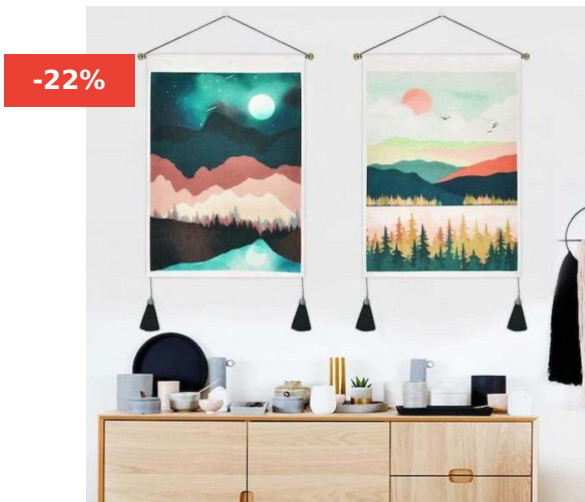

**CUSTOM TAPESTRY WITH TASSELS JACQUARD WOVEN WALL
HANGING**

Artikelnummer: CH-TS-803