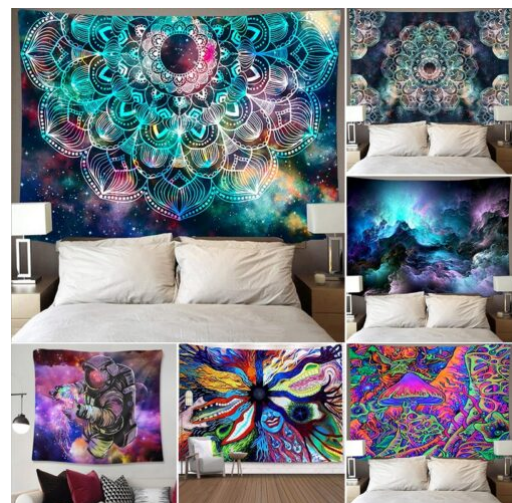

CUSTOM HOMEWARES

Reminder: You can click the page number on the right side to view that page

CUSTOM TAPESTRY WITH PERSONALIZED DESIGN, VAN GOGH ART WALL BACKDROP, IMAGE WALL HANGING FOR EVENT

Artikelnummer: 10079

TAPESTRY WITH LIGHTS WALL HANGING SUN PSYCHEDELIC TAPESTRY HOME DECOR LED LIGHT

Artikelnummer: 10057

NIGHT SKY STARS TAPESTRY FOR CEILING GALAXY DORM DECORATION HANGING COVER PSYCHEDELIC

Artikelnummer: 10055

MANDELA PSYCHEDELIC TAPESTRY WALL HANGING THROW BEACH CARPET HIPPIE DECOR MANDALA BLANKET

Artikelnummer: 10051

**TAPESTRY AESTHETIC MOUNTAIN WALL HANGING 3D HIPPIE
CARPETS BEAUTY PSYCHEDELIC THROW BLANKET**

**CUSTOM TAPESTRY MANDALA WALL HANGING PSYCHEDELIC URBAN
W/ LED LIGHTS**

Artikelnummer: CH-TS-802

-31%

**CUSTOM WALL TAPESTRY BOHO HANGING MACRAME HEADBOARD
BACKDROP**

Artikelnummer: CH-TS-801

INDEX

C		
Custom Tapestry Mandala Wall Hanging Psychedelic Urban w/ LED lights	3	
Custom Tapestry with Personalized Design, Van Gogh Art Wall Backdrop, Image Wall Hanging for Event	2	
Custom Tapestry with Tassels Jacquard Woven Wall Hanging	3	
Custom Wall Tapestry Boho Hanging Macrame Headboard Backdrop	4	
M		
Mandala Tapestry Wall Hanging Witchcraft Hippie Beach Throw Tapestries Bohemian	3	
	Mandela Psychedelic Tapestry Wall Hanging Throw Beach Carpet Hippie Decor Mandala Blanket	2
	N	
	Night Sky Stars Tapestry for Ceiling Galaxy Dorm Decoration Hanging Cover Psychedelic	2
	T	
	Tapestry Aesthetic Mountain Wall Hanging 3d Hippie Carpets Beauty Psychedelic Throw Blanket	3
	Tapestry With Lights Wall Hanging Sun Psychedelic Tapestry Home Decor LED Light	2