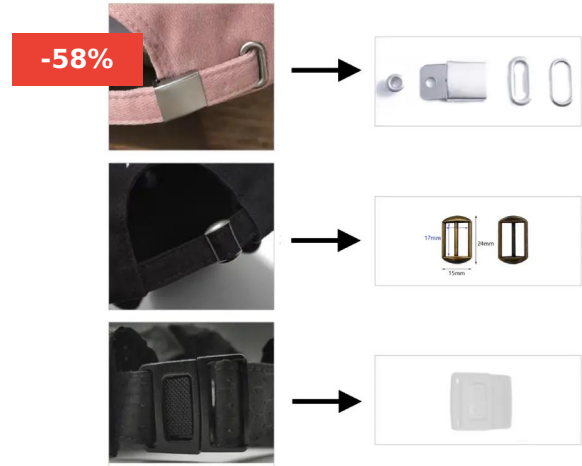

HAT COMPONENTS

Reminder: You can click the page number on the right side to view that page

HAT WASHER CAGE FRAME PROTECTOR CLEAN SHAPE CAP LAUNDRY RACK(WHOLESALE)

Artikelnummer: CH-HW

CUSTOM METAL AND PLASTIC BUCKLE CLOSURES FOR CAPS

Artikelnummer: CH-HC-02

CAP EXTENDERS REPLACEMENT ADJUSTABLE HAT PORTABLE CAP BACK CLOSURE COMPONENT

Artikelnummer: CH-HC

INDEX

C

Cap Extenders Replacement Adjustable Hat
Portable Cap Back Closure Component 2
Custom Metal and Plastic Buckle Closures for