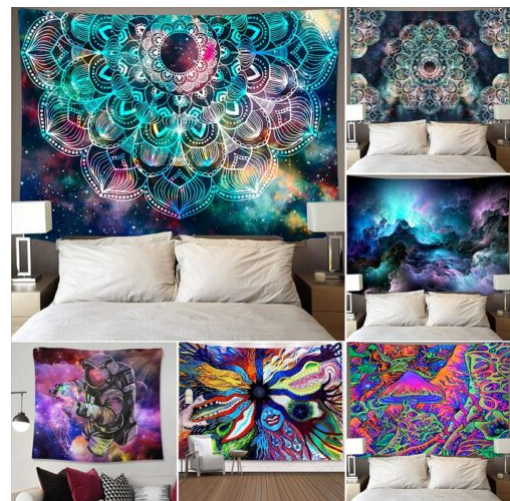

CUSTOM HOMEWARES

Reminder: You can click the page number on the right side to view that page

CUSTOM TAPESTRY WITH PERSONALIZED DESIGN, VAN GOGH ART WALL BACKDROP, IMAGE WALL HANGING FOR EVENT

SKU: 10079

TAPESTRY WITH LIGHTS WALL HANGING SUN PSYCHEDELIC TAPESTRY HOME DECOR LED LIGHT

SKU: 10057

NIGHT SKY STARS TAPESTRY FOR CEILING GALAXY DORM DECORATION HANGING COVER PSYCHEDELIC

SKU: 10055

MANDELA PSYCHEDELIC TAPESTRY WALL HANGING THROW BEACH CARPET HIPPIE DECOR MANDALA BLANKET

SKU: 10051

SKU: CH-TS-803

**CUSTOM TAPESTRY MANDALA WALL HANGING PSYCHEDELIC URBAN
W/ LED LIGHTS**

SKU: CH-TS-802

**CUSTOM WALL TAPESTRY BOHO HANGING MACRAME HEADBOARD
BACKDROP**

SKU: CH-TS-801

INDEX

C		
Custom Tapestry Mandala Wall Hanging Psychedelic Urban w/ LED lights	3	
Custom Tapestry with Personalized Design, Van Gogh Art Wall Backdrop, Image Wall Hanging for Event	2	
Custom Tapestry with Tassels Jacquard Woven Wall Hanging	3	
Custom Wall Tapestry Boho Hanging Macrame Headboard Backdrop	4	
M		
Mandala Tapestry Wall Hanging Witchcraft Hippie Beach Throw Tapestries Bohemian	3	
	Mandela Psychedelic Tapestry Wall Hanging Throw Beach Carpet Hippie Decor Mandala Blanket	2
	N	
	Night Sky Stars Tapestry for Ceiling Galaxy Dorm Decoration Hanging Cover Psychedelic	2
	T	
	Tapestry Aesthetic Mountain Wall Hanging 3d Hippie Carpets Beauty Psychedelic Throw Blanket	3
	Tapestry With Lights Wall Hanging Sun Psychedelic Tapestry Home Decor LED Light	2