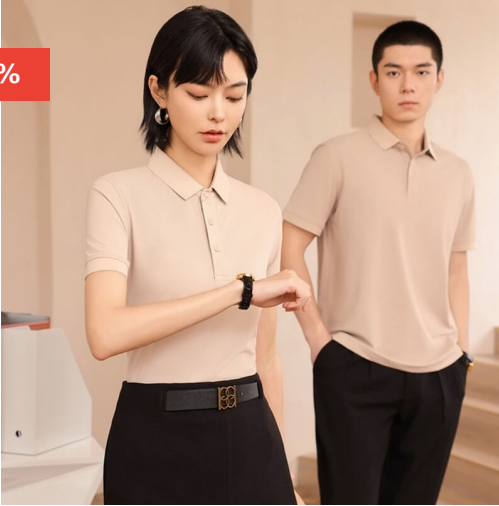

CUSTOM CLOTHING

Reminder: You can click the page number on the right side to view that page

-39%

88% POLYESTER 12% SPANDEX POLO SHIRTS EMBROIDERED POLO SHIRT, CUSTOM WORKWEAR POLO TOP WORK (WHOLESALE)

SKU: CH-CA-PST2