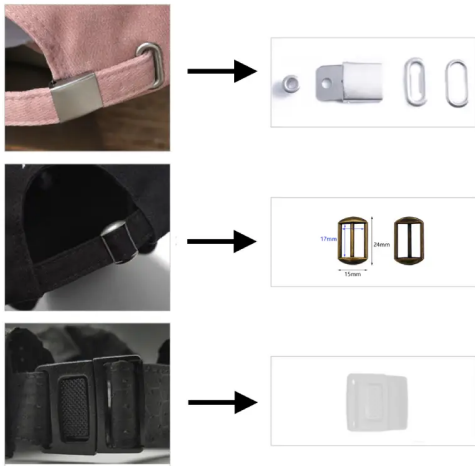

# HAT COMPONENTS

**Reminder:** You can click the page number on the right side to view that page

**CUSTOM METAL AND PLASTIC BUCKLE CLOSURES FOR CAPS**

**SKU: CH-HC-02**

**CAP EXTENDERS REPLACEMENT ADJUSTABLE HAT PORTABLE CAP  
BACK CLOSURE COMPONENT**